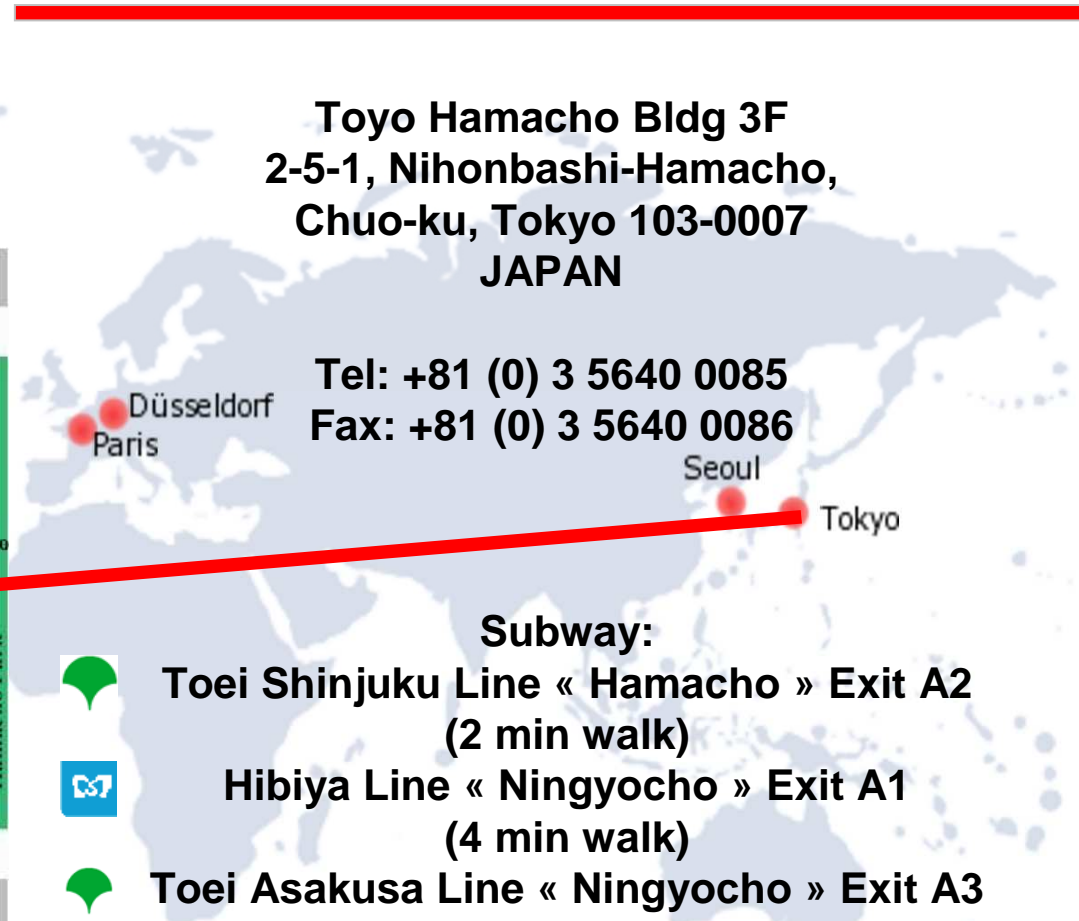

JITEX Tokyo Office

Toyo Hamacho Bldg 3F
2-5-1, Nihonbashi-Hamacho,
Chuo-ku, Tokyo 103-0007
JAPAN

Tel: +81 (0) 3 5640 0085
Fax: +81 (0) 3 5640 0086

Subway:

-  **Toei Shinjuku Line « Hamacho » Exit A2**
(2 min walk)
-  **Hibiya Line « Ningyocho » Exit A1**
(4 min walk)
-  **Toei Asakusa Line « Ningyocho » Exit A3**
(5 min walk)
-  **Hanzomon Line « Suitengu-mae » Exit 7**
(5 min walk)