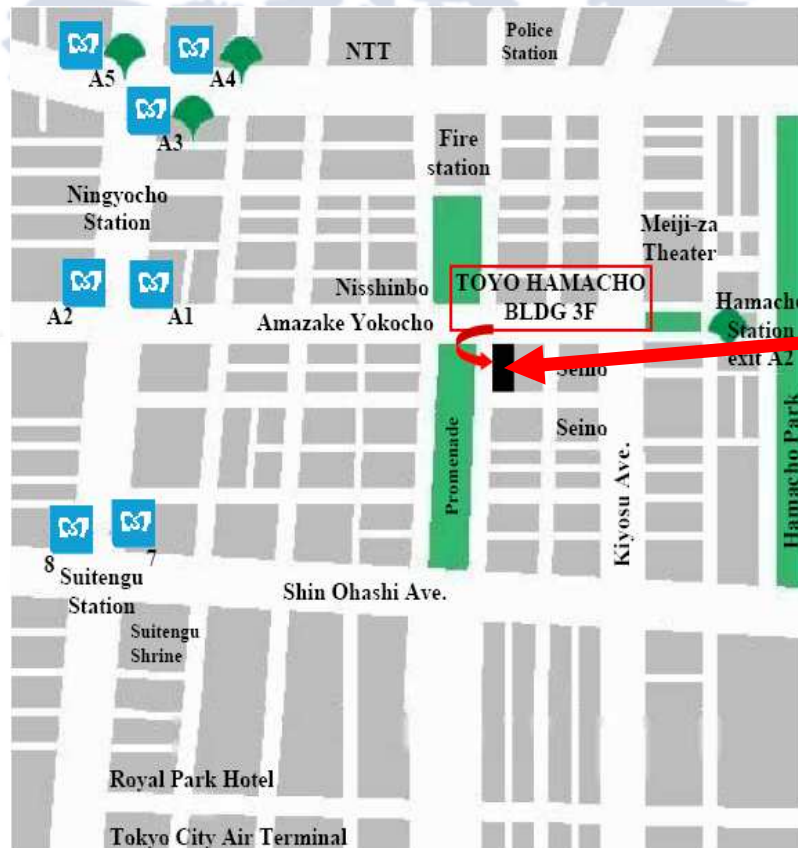

JITEX Tokyo Office

Toyo Hamacho Bldg 3F
2-5-1, Nihonbashi-Hamacho,
Chuo-ku, Tokyo 103-0007
JAPAN

Tel: +81 (0) 3 5640 0085
Fax: +81 (0) 3 5640 0086

Subway:

-  **Toei Shinjuku Line « Hamacho » Exit A2**
(2 min walk)
-  **Hibiya Line « Ningyocho » Exit A1**
(4 min walk)
-  **Toei Asakusa Line « Ningyocho » Exit A3**
(5 min walk)
-  **Hanzomon Line « Suitengu-mae » Exit 7**
(5 min walk)